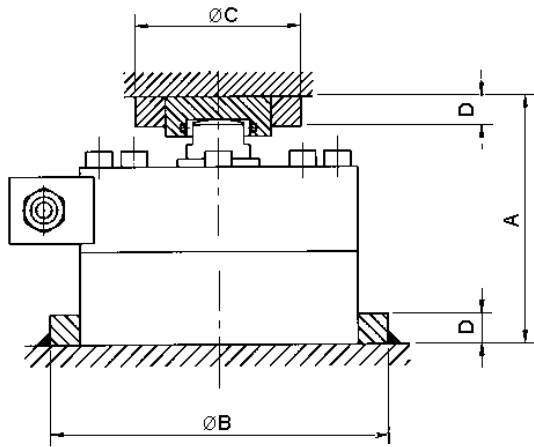

ULP Accessories

LOAD-BUTTON & TOP LOAD-DISC

DIMENSIONS						
CAPACITY	1T / 2T	5T	10T / 20T	50T	100T	200T
A	95	110	139	194	269	277
B	118	135	170	216	308	380
C	52	60	78	105	155	180
D	12	12	14	14	20	20

Technical Modifications Reserved
All dimensions in mm.