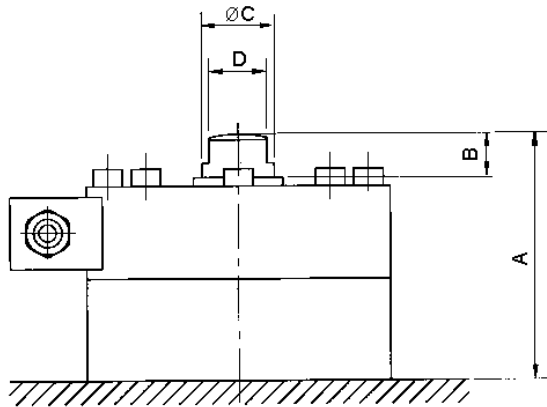

ULP Accessories

COMPRESSION LOAD-BUTTON

DIMENSIONS						
CAPACITY	1T/2T	5T	10T/20T	50T	100T	200T
A	85	95	115	160	220	220
B	15	15	25	40	40	40
C	25	30	45	60	100	120
D	20	25	35	45	70	85

Technical Modifications Reserved
All dimensions in mm.