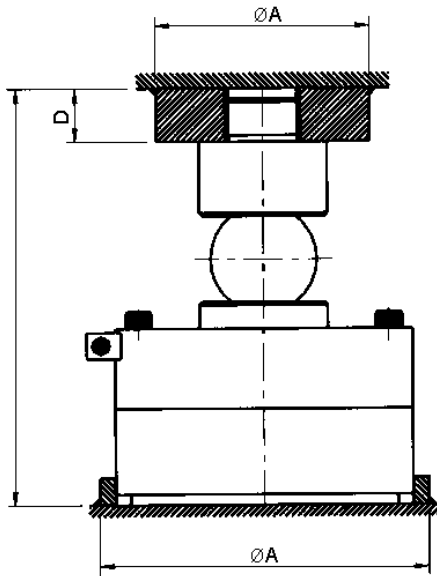

## BALL, CUP & TOP PLATE

DIMENSIONS		
CAPACITY	100T	200T
A	200	250
B	308	380
C	390	417
D	50	50

Technical Modifications Reserved  
All dimensions in mm.