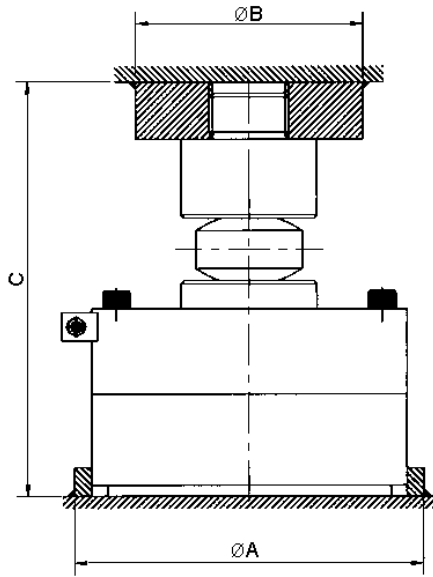

## LOAD-SPACER, CUP & TOP PLATE

DIMENSIONS		
CAPACITY	100/150T	200T
A	308	352
B	200	200
C	330	357

Technical Modifications Reserved  
All dimensions in mm.