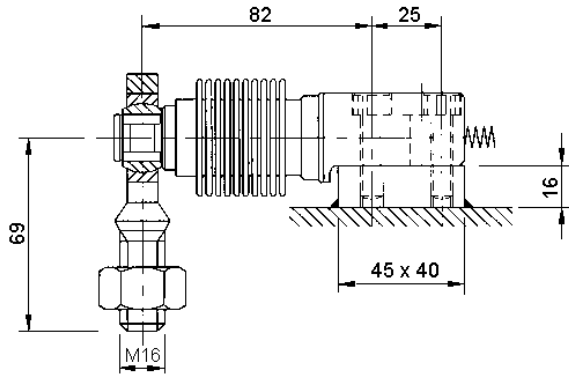

HBS Accessories

SWIVEL MALE ROD END

DIMENSIONS

Available capacities: 20K, 50K, 75K, 100K, 150K, 200K

Technical Modifications Reserved
All dimensions in mm.