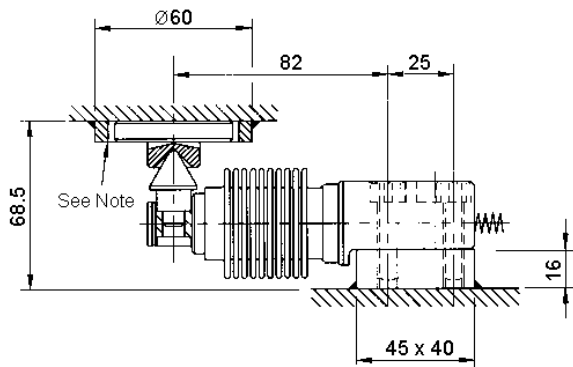

HBS Accessories

LOAD-BUTTON WITH TOP PLATE

DIMENSIONS

NOTE:
Squeeze silicon rubber into groove
after assembly of weighing system.

Available capacities: 20K, 50K, 75K, 100K, 150K, 200K

Technical Modifications Reserved
All dimensions in mm.