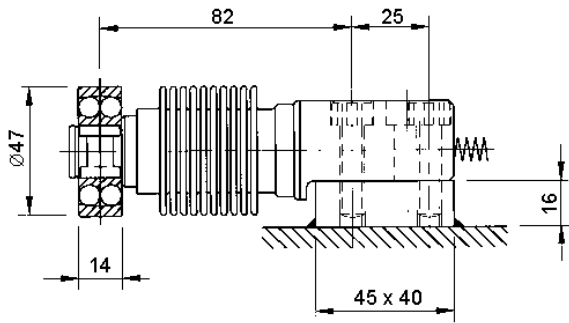

## SELF-ALIGNING BALL BEARING

### DIMENSIONS

Available capacities: 20K, 50K, 75K, 100K, 150K, 200K

Technical Modifications Reserved  
All dimensions in mm.