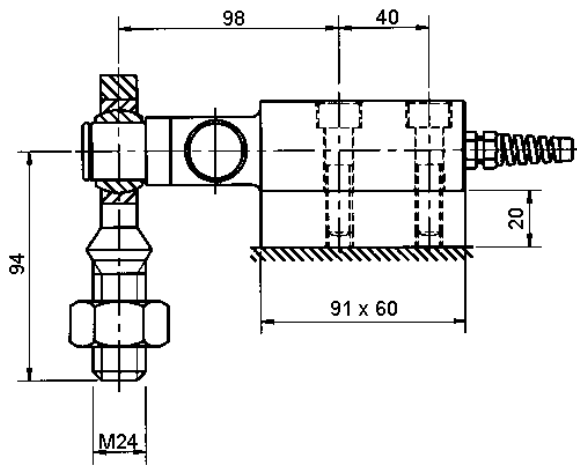

CBS Accessories

SWIVEL MALE ROD END

DIMENSIONS

Available capacities: 300K, 500K, 750K, 1T, 2T

Technical Modifications Reserved
All dimensions in mm.