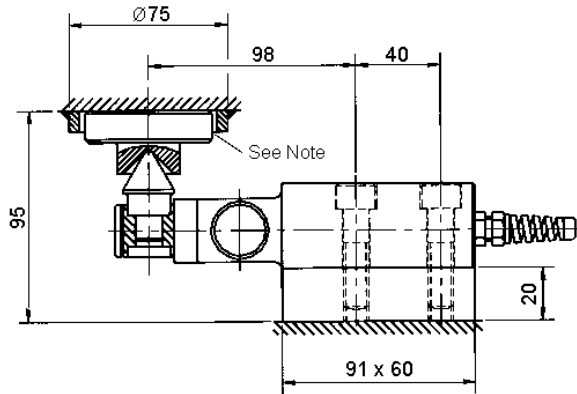

CBS Accessories

LOAD-BUTTON WITH TOP PLATE

DIMENSIONS

NOTE:
Squeeze silicon rubber into groove
after assembly of weighing system.

Available capacities: 300K, 500K, 750K, 1T, 2T

Technical Modifications Reserved
All dimensions in mm.