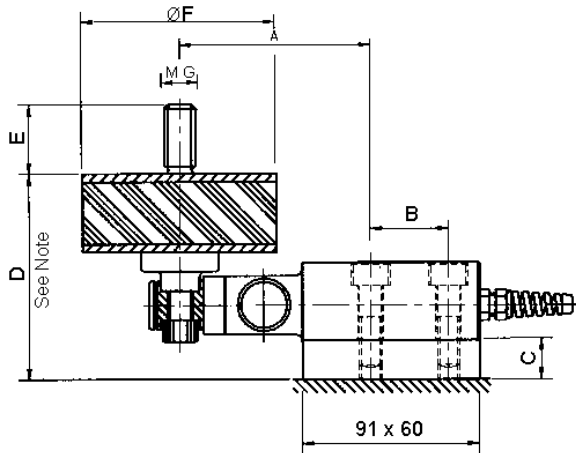

CBS Accessories

RUBBER SHOCK DAMPING

DIMENSIONS					
CAPACITY	300K	500K	750K	1T	2T
A	98	98	98	98	98
B	40	40	40	40	40
C	20	20	20	20	20
D (under no load)	102	102	102	102	133
E	M16	M16	M16	M16	M16
F	100	100	100	100	160

Technical Modifications Reserved
All dimensions in mm.