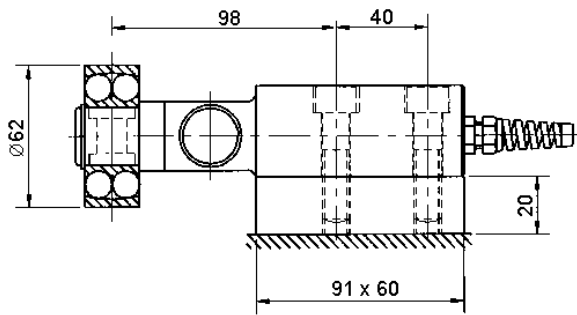

CBS Accessories

SELF-ALIGNING BALL BEARING

DIMENSIONS

Available capacities: 300K, 500K, 750K, 1T, 2T

Technical Modifications Reserved
All dimensions in mm.