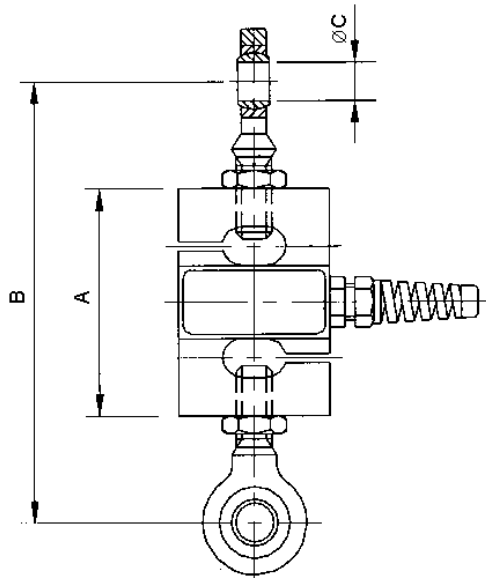

# SUB Accessories

## SWIVEL MALE ROD END

DIMENSIONS		
CAPACITY	50/100K	150/750K
A	65	75
B	133	159
C	8	12

Technical Modifications Reserved  
All dimensions in mm.