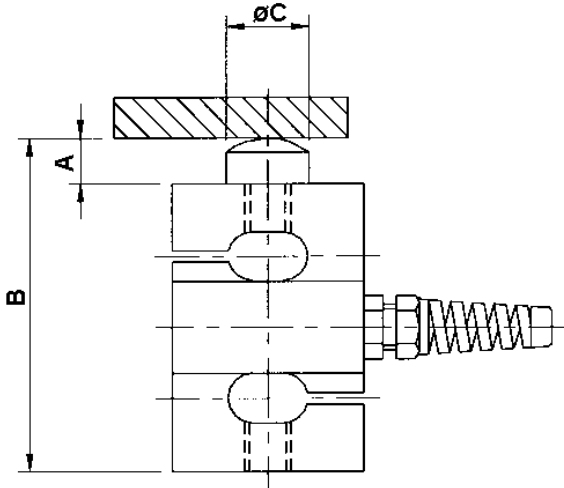

SUB Accessories

LOAD-BUTTON

DIMENSIONS		
CAPACITY	50/100K	150/750K
A	10	12
B	75	87
C	12	25

Technical Modifications Reserved
All dimensions in mm.