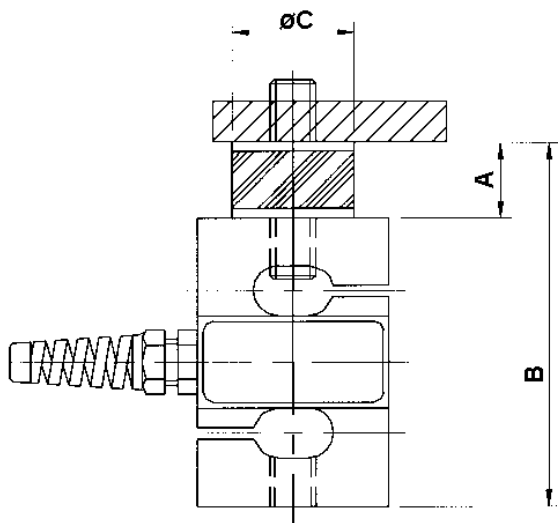

SUB Accessories

RUBBER SHOCK DAMP MOUNTING

DIMENSIONS		
CAPACITY	50/100K	150/750K
A	10	12
B	75	87
C	12	25

Technical Modifications Reserved
All dimensions in mm.