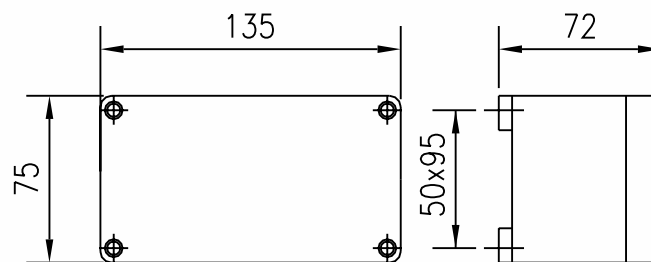

# TDC/I/0051

The TDC51 Junction Box is a connection box for the extension of a single loadcell cable, made of a high quality ABS plastic, is it lightweight and corrosion resistant, up to 6 cable cores plus screen can be extended.

All dimensions in mm • Technical Modifications Reserved

Manufactured by:  
TRANSDUCER DEVELOPMENTS COMPANY  
Pretoria, RSA  
Tel: +27 12 327-7700  
Fax: +27 12 327-6652

Supplied by: