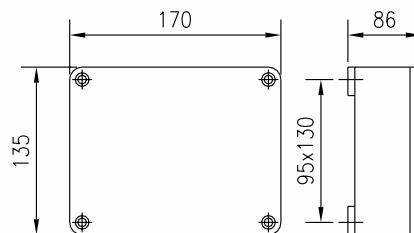

TDC/I/0052

The TDC52 Junction Box is a 4 loadcell connection box for the summation of up to 4 loadcell cables, made of a high quality ABS plastic, is it lightweight and corrosion resistant, up to 6 cable cores plus screen can be extended.

All dimensions in mm • Technical Modifications Reserved

Manufactured by:
TRANSDUCER DEVELOPMENTS COMPANY
Pretoria, RSA
Tel: +27 12 327-7700
Fax: +27 12 327-6652

Supplied by: